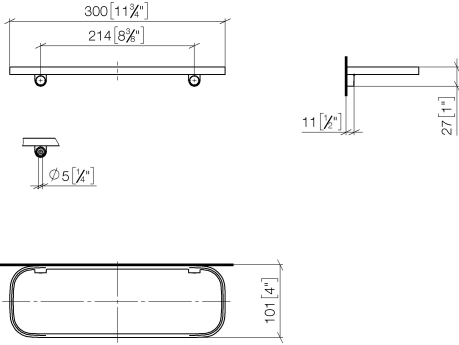

83 482 970

- width 300mm
- height 26 mm
- 100mm projection
- without grid element

Fits: TARA, LISSÉ, META

	Chrome	83 482 970-00
	Brushed Platinum	83 482 970-06
	Platinum	83 482 970-08
	Dark Chrome	83 482 970-19
	Light Gold	83 482 970-26
	Brushed Light Gold	83 482 970-27
	Brushed Durabronze (23kt Gold)	83 482 970-28
	Matte Black	83 482 970-33
	Brushed Bronze	83 482 970-42
	Brushed Champagne (22kt Gold)	83 482 970-46
	Champagne (22kt Gold)	83 482 970-47
	Brushed Chrome	83 482 970-93
	Brushed Dark Platinum	83 482 970-99

Required miscellaneous

Grid element - Taupe 82 482 970-53
 •plastic grid elements

83 482 970

mm [inches]

83 482 970

Parts for other
finishes can be found
here: Brushed
Platinum

Spare parts list

No.	Item Number	Name	Quantity used	Delivery time
1	90 30 30 520 00-00	set	1	10
2	05 30 31 002 00 90	fixing set	1	2
3	08 17 97 578-00	holder	1	60